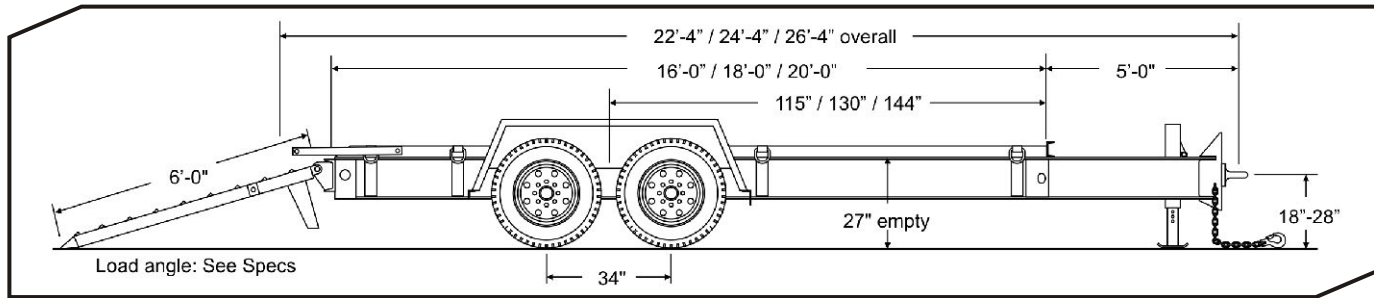

T-24D

AMERICA'S BEST TRAILER

SPECIFICATIONS

S=Standard O=Optional

T-24D

CAPACITY / DIMENSIONS

Approx. Payload (lbs/kg)	24,000 / 10,886		
GVWR (lbs/kg)	28,700 / 13,018		
GAWR (lbs/kg)	24,000 / 10,886		
Approx. Avg. Weight (lbs/kg)	4,700 / 2132		
Overall Length – 16' (ft-in/mm)	22-4 / 6807		
Overall Length – 18' (ft-in/mm)	24-4 / 7417		
Overall Length – 20' (ft-in/mm)	26-4 / 8027		
Deck Height (empty)(in/mm)	27 / 686		
Overall Width (ft-in/mm)	8-6 / 2591		
Load Width (in/mm)	82 / 2083		

TONGUE

Tongue Length 5'-0" (1524mm)	S		
One-Piece Cold-Formed Tongue / Frame	S		
Pintle Ring (in)	3		
High-Tensile Safety Chain	1/2" Grade 70		
Bolt-on Drop-Leg Parking Jack	12K		

FRAME / RAMPS

Main Beam	High-Tensile W10		
Crossmembers	3" Jr I-beam		
Headboard Height (in / mm)	3 / 76		
Deck	2" nom. White Oak		
Deck Lip (in / mm)	2.5 / 64		
Ramps (Ladder Style) Length x Width (ft-in x in/mm)	6-0x18 / 1829x470		
Load Angle (degrees)	18		
Ramp Spring-Assist	S		
Ramp Hold-ups	Solid Bar		
Tie Downs	D-ring		
Number of Tie-Downs (Total / Side)	8 / 4		

SUSPENSION / TIRES

Rubber-Ride Axles w/Warranty	S		
Axle Capacity (each) (lbs/kg)	12,000 / 5443		
Axle Spread (in/mm)	34 / 864		
Hubs	Oil Bath		
Electric Brakes	S		
Brake Size (in/mm)	12.25x3.38 / 311x86		
Battery Break-Away Kit with Tow Charger	S		
Wheels (in/mm)	17.5x6.75 / 445x171		
Wheel Bolt Pattern	8-bolt		
Tires / Load Range Rating	235/75R x 17.5 / H		

STANDARD EQUIPMENT

- Adjustable hitch height
- Weather resistant sealed modular wiring
- Grommet mounted LED lights
- Registration holder
- Rust inhibiting primer
- Durable, rust inhibiting top coat
- Die-cut UV resistant vinyl decals
- D.O.T. approved conspicuity tape
- Mud flaps
- Adjustable ramp width spacing
- RV electrical plug
- Trailer color: Equipment black
- Ramp color: Equipment red

OPTIONAL EQUIPMENT

Other options may be available
See your dealer or visit our web site for details

- 25K parking jack
- 2-5/16" ball coupler
- Gooseneck hitch
- 6-pole round electrical plug
- Storage tray lid
- Pallet fork holders
- 8K electric winch
- Additional tie-downs
- 3 ft. beavertail (comes with 5 ft. ramps)
- Spare tire and wheel mount
- Spare tire and wheel
- Replaceable aluminum fenders
- Tire upgrades available on select models
- Several ramp options available
- Color options: Construction Yellow, Equipment Red, Equipment Blue, Equipment Charcoal
- Galvanizing

Download these PDF specs to your smart phone. Scan this tag with your phone's camera using the app at <http://gettag.mobi>

*Listed GVWR, weights, and dimensions are approximate and for reference only. Manufacturer reserves the right to change models and specifications as they see fit. See our web site or your local authorized dealer for more information.